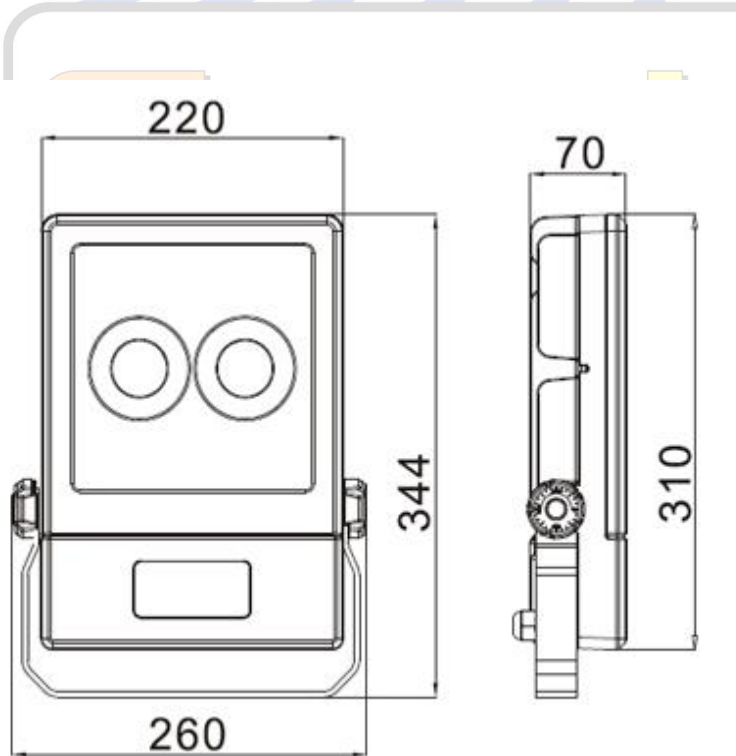

SLED FB21203 LED Flood Lighting

PECIFACATION LED Flood Lighting

LED Type	COB
LED Q'TY.	1
Beam Angle	42°
Minimum luminous flux(lm)	4860
Voltage	100~240V
LED Watt	57W
Environmental Temperature	- 20°C~60°C
Environmental Humidity	0%~95%
Safety Class	I
Safety Type	IP65
Material	Aluminium
Driver	Included
Pcs/Carton	1
Carton Dimensions(cm)	40x31x15